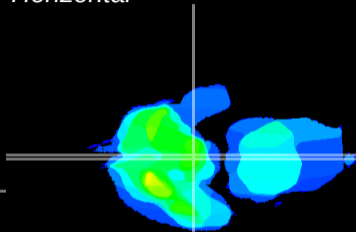

*Coronal*

*Sagittal-R*

*Sagittal-L*

ViBrism: CX23192  
*Horizontal*

ME