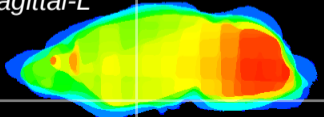

Coronal

Sagittal-R

Sagittal-L

ViBrism: CX23192  
Horizontal

S0