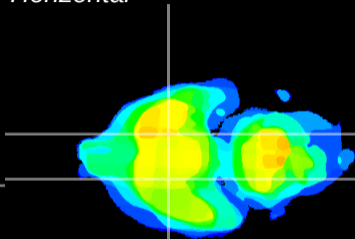

Coronal

Sagittal-R

Sagittal-L

ViBrism: CX23192  
Horizontal

S0