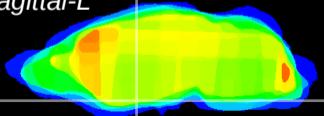

Coronal

Sagittal-R

Sagittal-L

ViBrism: CX23196
Horizontal

S0