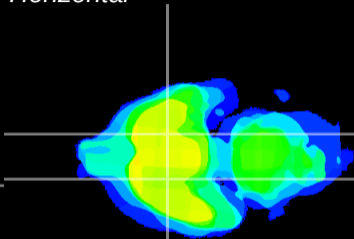

Coronal

Sagittal-R

Sagittal-L

ViBrism: CX23196
Horizontal

S0