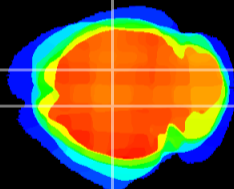

Coronal

Sagittal-R

Sagittal-L

ViBrism: CX23201
Horizontal

CA1