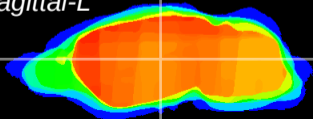

Coronal

Sagittal-R

Sagittal-L

ViBrism: CX23201
Horizontal

VPM/VPL