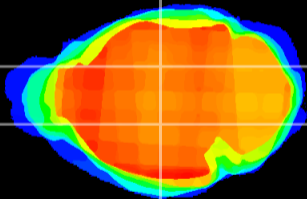

Coronal

Sagittal-R

Sagittal-L

ViBrism: CX23201
Horizontal

VPM/VPL