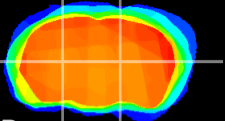

Coronal

Sagittal-R

Sagittal-L

ViBrism: CX23201
Horizontal

VPM/VPL