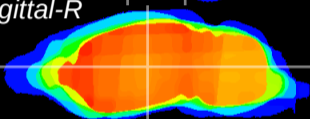

Coronal

Sagittal-R

Sagittal-L

ViBrism: CX23201
Horizontal

VPM/VPL