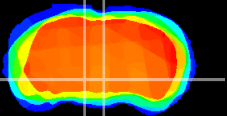

Coronal

Sagittal-R

Sagittal-L

ViBrisM: CX23201
Horizontal

VTA