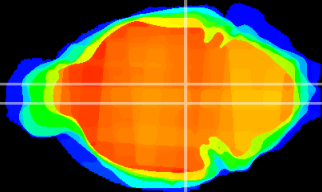

Coronal

Sagittal-R

Sagittal-L

ViBrisM: CX23201
Horizontal

VTA