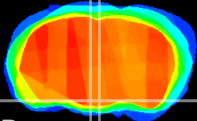

Coronal

Sagittal-R

Sagittal-L

ViBrism: CX23215
Horizontal

VMH