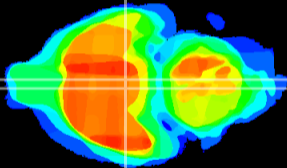

Coronal

Sagittal-R

Sagittal-L

ViBrism: CX23215
Horizontal

VMH