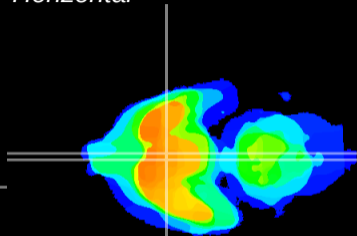

Coronal

Sagittal-R

Sagittal-L

ViBrism: CX23216
Horizontal

SCN