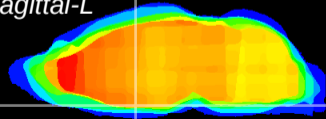

Coronal

Sagittal-R

Sagittal-L

ViBrism: CX23216
Horizontal

SCN