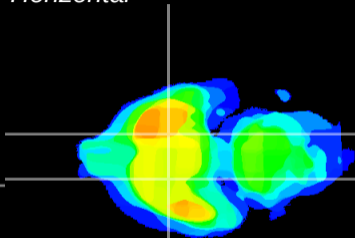

*Coronal*

*Sagittal-R*

*Sagittal-L*

ViBrisM: CX23220  
*Horizontal*

S0