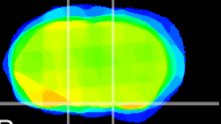

*Coronal*

*Sagittal-R*

*Sagittal-L*

ViBrisM: CX23220  
*Horizontal*

S0