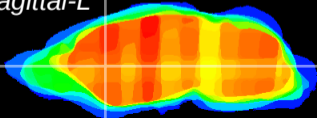

Coronal

Sagittal-R

Sagittal-L

ViBrism: CX23224  
Horizontal

CPU medial