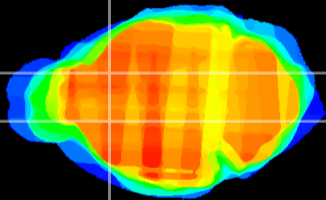

Coronal

Sagittal-R

Sagittal-L

ViBrism: CX23224  
Horizontal

CPU medial