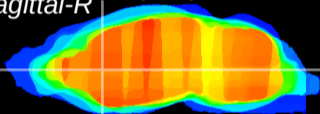

Coronal

Sagittal-R

Sagittal-L

ViBrism: CX23224  
Horizontal

CPU medial