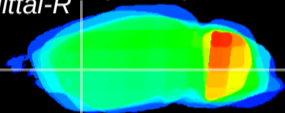

Coronal

Sagittal-R

Sagittal-L

ViBrism: CX23227
Horizontal

CPU lateral