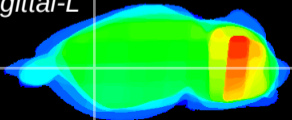

Coronal

Sagittal-R

Sagittal-L

ViBrism: CX23227
Horizontal

CPU lateral