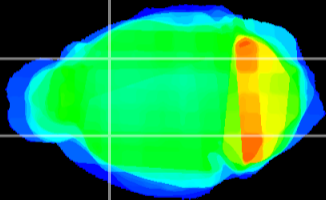

Coronal

Sagittal-R

Sagittal-L

ViBrism: CX23227
Horizontal

CPU lateral