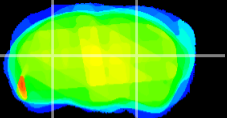

Coronal

Sagittal-R

Sagittal-L

ViBrism: CX23232
Horizontal

LG