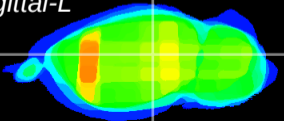

Coronal

Sagittal-R

Sagittal-L

ViBrism: CX23232
Horizontal

LG