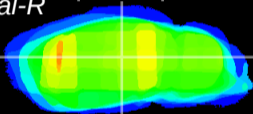

Coronal

Sagittal-R

Sagittal-L

ViBrism: CX23232
Horizontal

LG