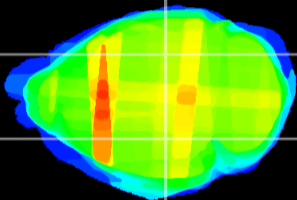

Coronal

Sagittal-R

Sagittal-L

ViBrism: CX23232
Horizontal

LG