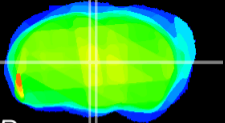

Coronal

Sagittal-R

Sagittal-L

ViBrism: CX23232
Horizontal

MD