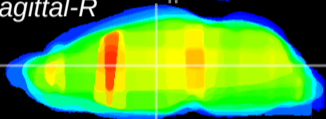

Coronal

Sagittal-R

Sagittal-L

ViBrism: CX23232
Horizontal

MD