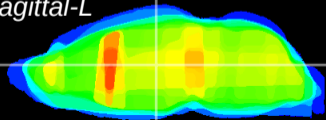

Coronal

Sagittal-R

Sagittal-L

ViBrism: CX23232
Horizontal

MD