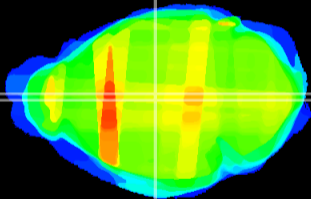

Coronal

Sagittal-R

Sagittal-L

ViBrism: CX23232
Horizontal

MD