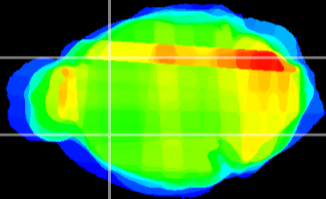

Coronal

Sagittal-R

Sagittal-L

ViBrism: CX23233
Horizontal

CPU lateral