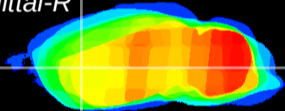

Coronal

Sagittal-R

Sagittal-L

ViBrism: CX23233
Horizontal

CPU lateral