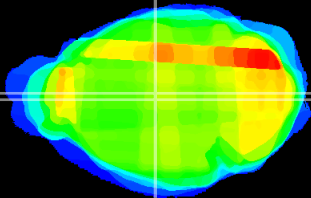

Coronal

Sagittal-R

Sagittal-L

ViBrism: CX23233
Horizontal

MD