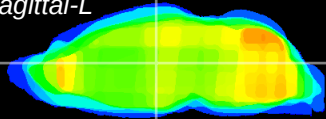

Coronal

Sagittal-R

Sagittal-L

ViBrism: CX23233
Horizontal

MD