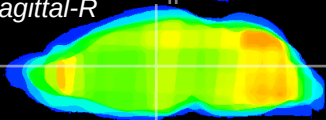

Coronal

Sagittal-R

Sagittal-L

ViBrism: CX23233
Horizontal

MD