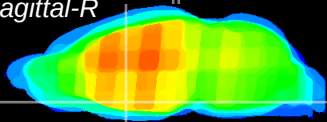

Coronal

Sagittal-R

Sagittal-L

ViBriSM: CX23235
Horizontal

MPA