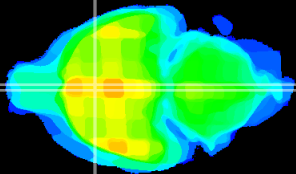

Coronal

Sagittal-R

Sagittal-L

ViBriSM: CX23235
Horizontal

MPA