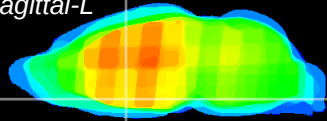

Coronal

Sagittal-R

Sagittal-L

ViBriSM: CX23235
Horizontal

MPA