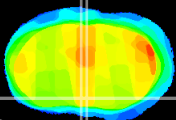

Coronal

Sagittal-R

Sagittal-L

ViBriSM: CX23235
Horizontal

MPA