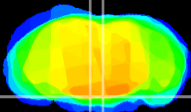

Coronal

Sagittal-R

Sagittal-L

ViBrism: CX23242
Horizontal

Pn