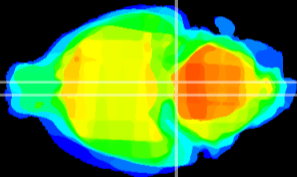

Coronal

Sagittal-R

Sagittal-L

ViBrism: CX23242
Horizontal

Pn