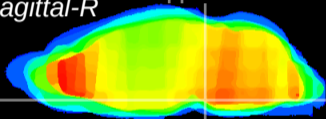

Coronal

Sagittal-R

Sagittal-L

ViBrism: CX23242
Horizontal

Pn