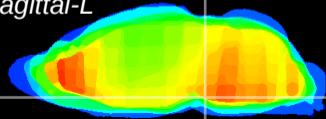

Coronal

Sagittal-R

Sagittal-L

ViBrism: CX23242
Horizontal

Pn