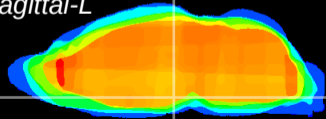

Coronal

Sagittal-R

Sagittal-L

ViBrism: CX23243
Horizontal

M