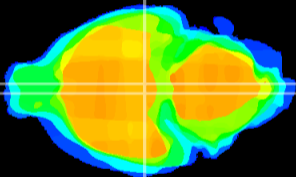

Coronal

Sagittal-R

Sagittal-L

ViBrism: CX23243
Horizontal

M