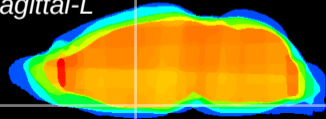

Coronal

Sagittal-R

Sagittal-L

ViBriSM: CX23243  
Horizontal

SCN