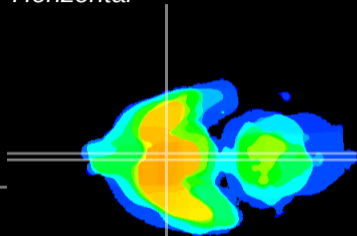

Coronal

Sagittal-R

Sagittal-L

ViBriSM: CX23243  
Horizontal

SCN