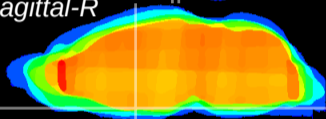

Coronal

Sagittal-R

Sagittal-L

ViBriSM: CX23243  
Horizontal

SCN