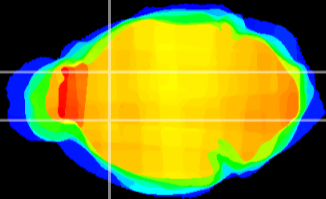

Coronal

Sagittal-R

Sagittal-L

ViBrism: CX23244  
Horizontal

CPu medial