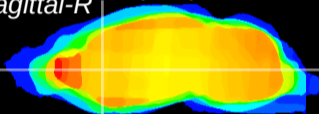

Coronal

Sagittal-R

Sagittal-L

ViBrism: CX23244  
Horizontal

CPu medial