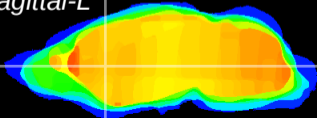

Coronal

Sagittal-R

Sagittal-L

ViBrism: CX23244  
Horizontal

CPu medial