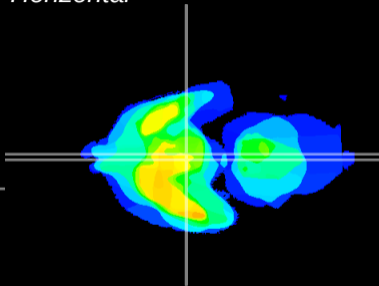

Coronal

Sagittal-R

Sagittal-L

ViBrism: CX23246
Horizontal

Arc