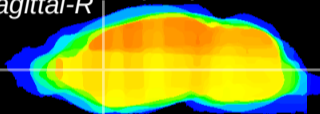

Coronal

Sagittal-R

Sagittal-L

ViBris: CX23246
Horizontal

CPU medial