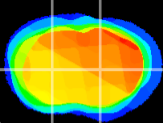

Coronal

Sagittal-R

Sagittal-L

ViBris: CX23246
Horizontal

CPU medial