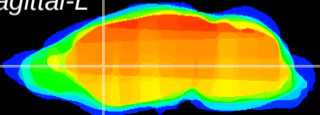

Coronal

Sagittal-R

Sagittal-L

ViBris: CX23246
Horizontal

CPU medial