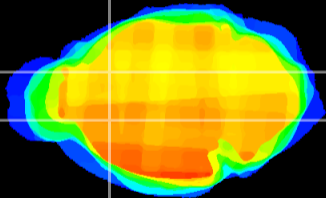

Coronal

Sagittal-R

Sagittal-L

ViBris: CX23246
Horizontal

CPU medial