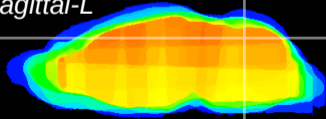

Coronal

ViBrism: CX23246
Horizontal

Sagittal-R

Sagittal-L

Cb vermis