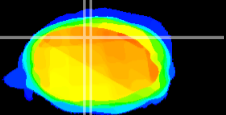

Coronal

ViBrism: CX23246
Horizontal

Sagittal-R

Sagittal-L

Cb vermis