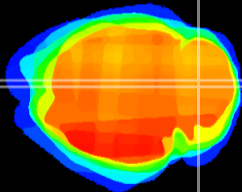

Coronal

ViBrism: CX23246
Horizontal

Sagittal-R

Sagittal-L

Cb vermis