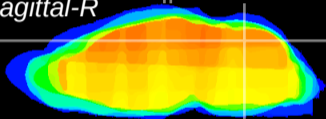

Coronal

ViBrism: CX23246
Horizontal

Sagittal-R

Sagittal-L

Cb vermis