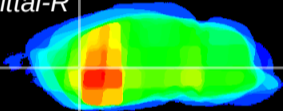

Coronal

Sagittal-R

Sagittal-L

ViBrism: CX23254
Horizontal

CPU lateral