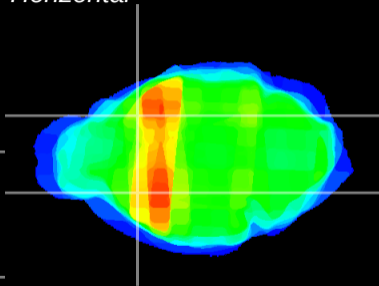

Coronal

Sagittal-R

Sagittal-L

ViBrism: CX23254
Horizontal

CPU lateral