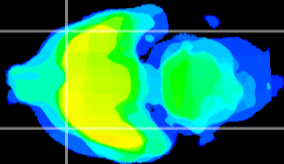

Coronal

Sagittal-R

Sagittal-L

ViBrism: CX23255
Horizontal

Pir