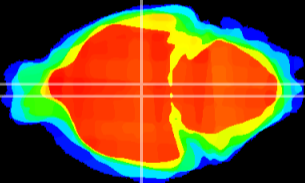

Coronal

Sagittal-R

Sagittal-L

ViBrism: CX23258
Horizontal

DM