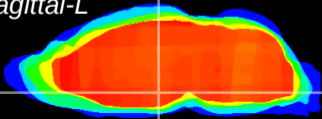

Coronal

Sagittal-R

Sagittal-L

ViBrism: CX23258
Horizontal

DM