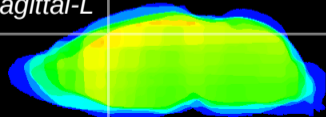

Coronal

Sagittal-R

Sagittal-L

ViBris: CX23261
Horizontal

Cx motor