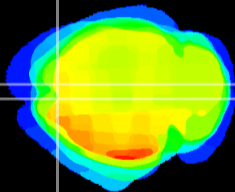

Coronal

Sagittal-R

Sagittal-L

ViBris: CX23261
Horizontal

Cx motor