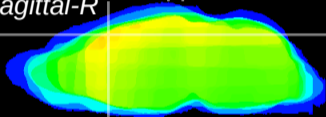

Coronal

Sagittal-R

Sagittal-L

ViBris: CX23261
Horizontal

Cx motor