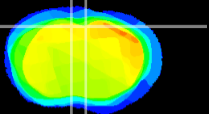

Coronal

Sagittal-R

Sagittal-L

ViBris: CX23261
Horizontal

Cx motor