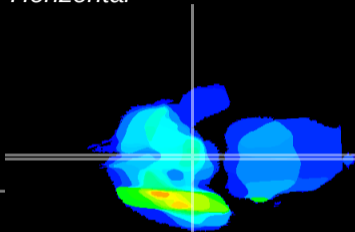

Coronal

Sagittal-R

Sagittal-L

ViBrism: CX23268
Horizontal

ME