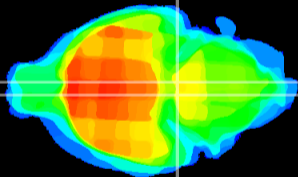

Coronal

Sagittal-R

Sagittal-L

ViBrisM: CX23270
Horizontal

Pn