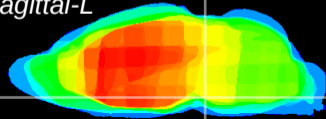

Coronal

Sagittal-R

Sagittal-L

ViBrisM: CX23270
Horizontal

Pn