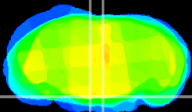

Coronal

Sagittal-R

Sagittal-L

ViBrisM: CX23270
Horizontal

Pn