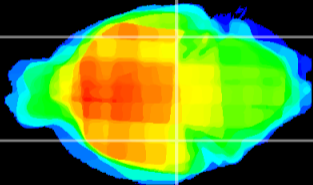

Coronal

Sagittal-R

Sagittal-L

ViBrism: CX23270
Horizontal

ventral S