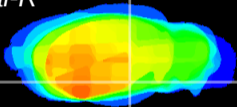

Coronal

Sagittal-R

Sagittal-L

ViBrism: CX23270
Horizontal

ventral S