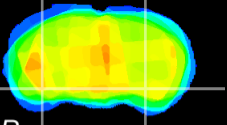

Coronal

Sagittal-R

Sagittal-L

ViBrism: CX23270
Horizontal

ventral S