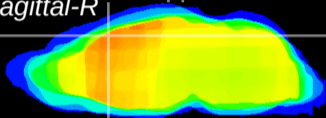

Coronal

Sagittal-R

Sagittal-L

ViBriSM: CX23271
Horizontal

Cx motor