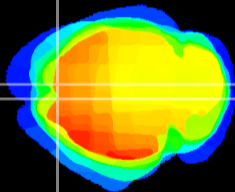

Coronal

Sagittal-R

Sagittal-L

ViBriSM: CX23271
Horizontal

Cx motor