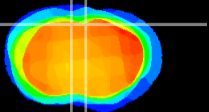

Coronal

Sagittal-R

Sagittal-L

ViBriSM: CX23271
Horizontal

Cx motor