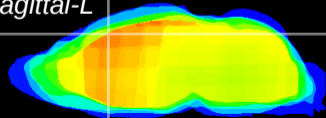

Coronal

Sagittal-R

Sagittal-L

ViBriSM: CX23271
Horizontal

Cx motor