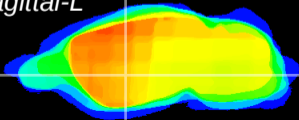

Coronal

Sagittal-R

Sagittal-L

ViBrism: CX23271
Horizontal

GP