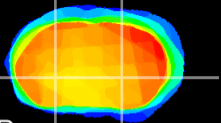

Coronal

Sagittal-R

Sagittal-L

ViBrism: CX23271
Horizontal

GP