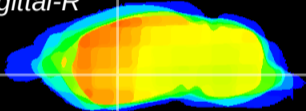

Coronal

Sagittal-R

Sagittal-L

ViBrism: CX23271
Horizontal

GP