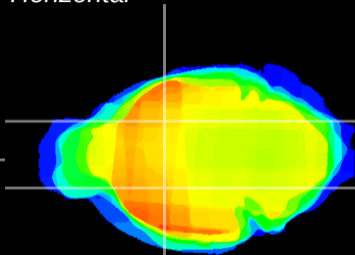

Coronal

Sagittal-R

Sagittal-L

ViBrism: CX23271
Horizontal

GP