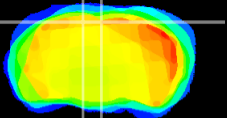

Coronal

Sagittal-R

Sagittal-L

ViBrism: CX23271
Horizontal

RS