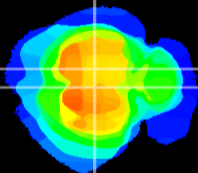

Coronal

Sagittal-R

Sagittal-L

ViBrism: CX23271
Horizontal

RS