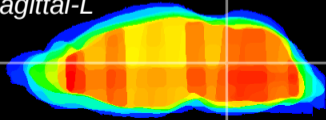

Coronal

Sagittal-R

Sagittal-L

ViBrism: CX23273
Horizontal

Tg