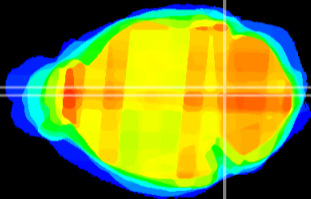

Coronal

Sagittal-R

Sagittal-L

ViBrism: CX23273
Horizontal

Tg