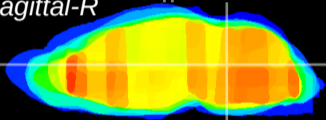

Coronal

Sagittal-R

Sagittal-L

ViBrism: CX23273
Horizontal

Tg