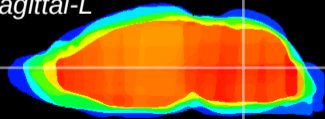

Coronal

Sagittal-R

Sagittal-L

ViBrism: CX23276
Horizontal

MVe