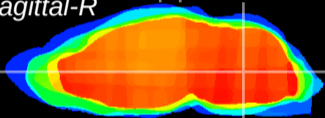

Coronal

Sagittal-R

Sagittal-L

ViBrism: CX23276
Horizontal

MVe