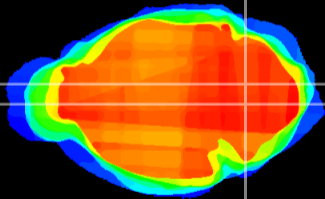

Coronal

Sagittal-R

Sagittal-L

ViBrism: CX23276
Horizontal

MVe