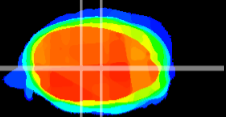

Coronal

Sagittal-R

Sagittal-L

ViBrism: CX23276
Horizontal

MVe