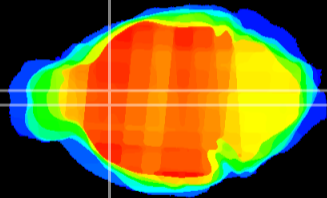

Coronal

Sagittal-R

Sagittal-L

ViBrism: CX23284
Horizontal

LS