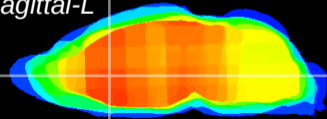

Coronal

Sagittal-R

Sagittal-L

ViBrism: CX23284
Horizontal

LS