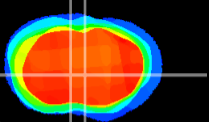

Coronal

Sagittal-R

Sagittal-L

ViBrism: CX23284
Horizontal

LS