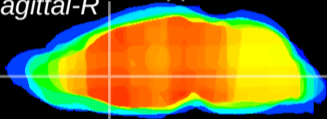

Coronal

Sagittal-R

Sagittal-L

ViBrism: CX23284
Horizontal

LS