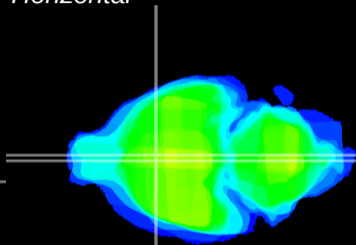

Coronal

Sagittal-R

Sagittal-L

ViBrism: CX23285
Horizontal

MPA