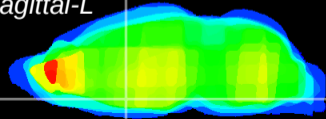

Coronal

Sagittal-R

Sagittal-L

ViBrism: CX23285
Horizontal

MPA