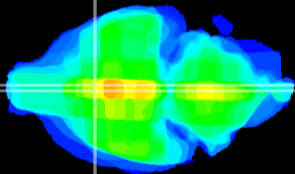

Coronal

Sagittal-R

Sagittal-L

ViBrism: CX23288
Horizontal

MPA