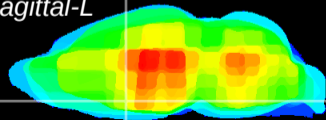

Coronal

Sagittal-R

Sagittal-L

ViBrism: CX23288
Horizontal

MPA