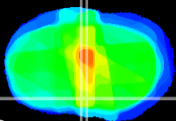

Coronal

Sagittal-R

Sagittal-L

ViBrism: CX23288
Horizontal

MPA