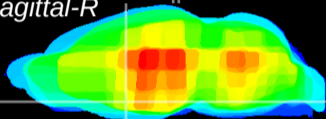

Coronal

Sagittal-R

Sagittal-L

ViBrism: CX23288
Horizontal

MPA