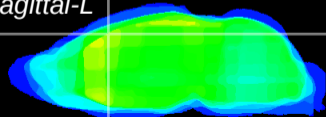

Coronal

Sagittal-R

Sagittal-L

ViBrism: CX23289  
Horizontal

Cx motor