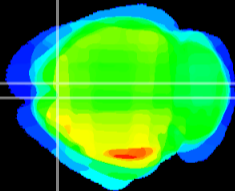

Coronal

Sagittal-R

Sagittal-L

ViBrism: CX23289  
Horizontal

Cx motor