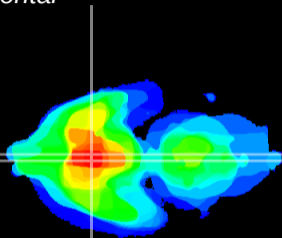

Coronal

Sagittal-R

Sagittal-L

ViBrism: CX23290
Horizontal

SCN