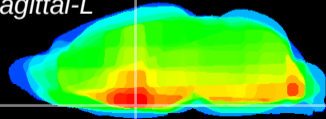

Coronal

Sagittal-R

Sagittal-L

ViBrism: CX23290
Horizontal

SCN