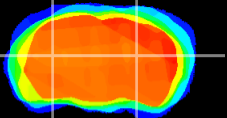

Coronal

Sagittal-R

Sagittal-L

ViBrism: CX23293
Horizontal

LG