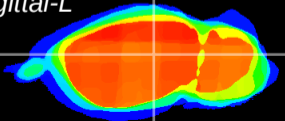

Coronal

Sagittal-R

Sagittal-L

ViBrism: CX23293
Horizontal

LG