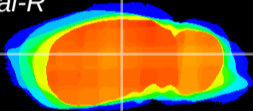

Coronal

Sagittal-R

Sagittal-L

ViBrism: CX23293
Horizontal

LG