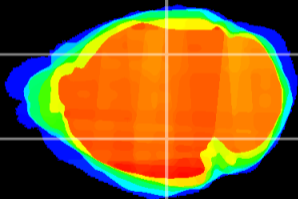

Coronal

Sagittal-R

Sagittal-L

ViBrism: CX23293
Horizontal

LG