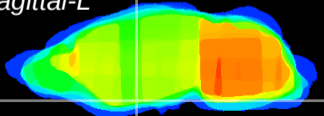

Coronal

Sagittal-R

Sagittal-L

ViBrism: CX23296
Horizontal

S0