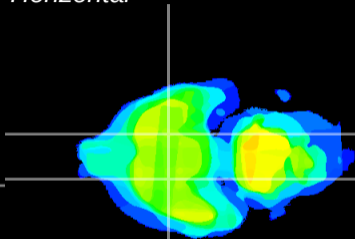

Coronal

Sagittal-R

Sagittal-L

ViBrism: CX23296
Horizontal

S0