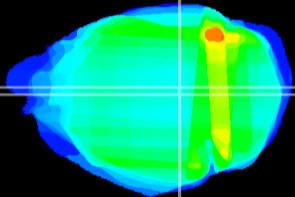

Coronal

Sagittal-R

Sagittal-L

ViBrism: CX23303
Horizontal

PAG