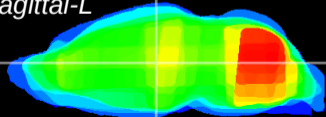

Coronal

Sagittal-R

Sagittal-L

ViBrism: CX23305
Horizontal

MD