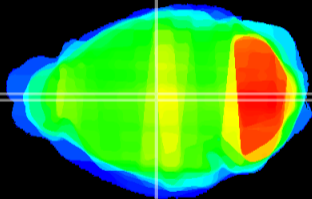

Coronal

Sagittal-R

Sagittal-L

ViBrism: CX23305
Horizontal

MD