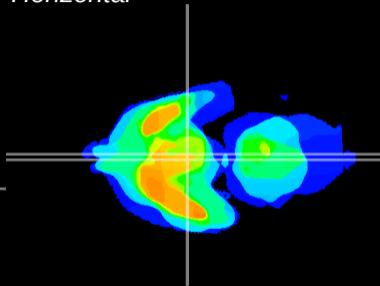

Coronal

Sagittal-R

Sagittal-L

ViBrism: CX23306
Horizontal

Arc