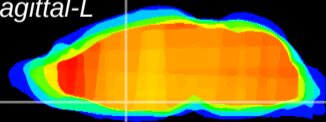

Coronal

Sagittal-R

Sagittal-L

ViBrism: CX23306  
Horizontal

MPA