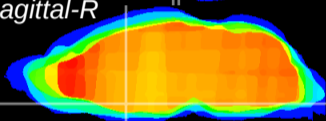

Coronal

Sagittal-R

Sagittal-L

ViBrism: CX23306  
Horizontal

MPA