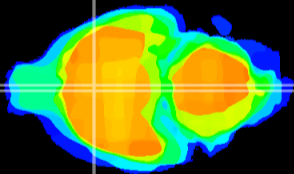

Coronal

Sagittal-R

Sagittal-L

ViBrism: CX23306  
Horizontal

MPA