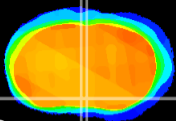

Coronal

Sagittal-R

Sagittal-L

ViBrism: CX23306  
Horizontal

MPA