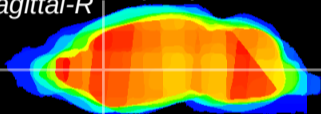

Coronal

Sagittal-R

Sagittal-L

ViBriSM: CX23315
Horizontal

CPU medial