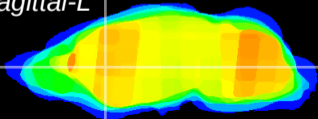

Coronal

Sagittal-R

Sagittal-L

ViBriSM: CX23315
Horizontal

CPU medial