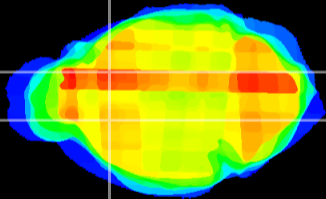

Coronal

Sagittal-R

Sagittal-L

ViBriSM: CX23315
Horizontal

CPU medial