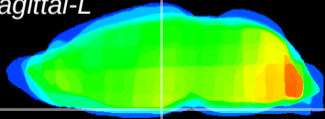

*Coronal*

*Sagittal-R*

*Sagittal-L*

ViBrism: CX23329  
*Horizontal*

ME