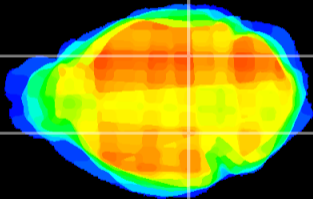

Coronal

Sagittal-R

Sagittal-L

ViBrism: CX23336
Horizontal

MG