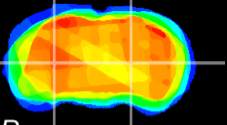

Coronal

Sagittal-R

Sagittal-L

ViBrism: CX23336
Horizontal

MG