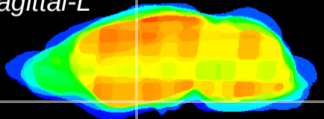

Coronal

Sagittal-R

Sagittal-L

ViBriSM: CX23336
Horizontal

S0