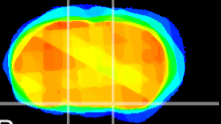

Coronal

Sagittal-R

Sagittal-L

ViBriSM: CX23336
Horizontal

S0