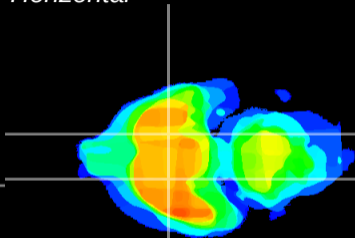

Coronal

Sagittal-R

Sagittal-L

ViBriSM: CX23336
Horizontal

S0